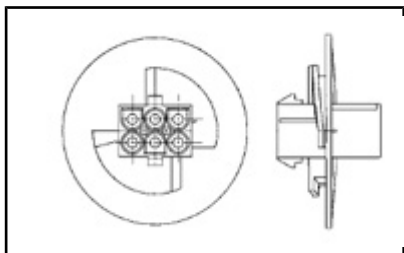

794715-1 Product Details

794715-1

.250" Centerline, 600 V, 19 - 36 A max

[Always EU RoHS/ELV Compliant \(Statement of Compliance\)](#)

Product Highlights:

- Housing
- Universal MATE-N-LOK
- Not CompactPCI
- 6.35 x 6.35 mm Centerline, Matrix
- Number of Circuits = 9

Product Type Features:

- Product Type = Housing
- Connector Line = Universal MATE-N-LOK
- Number of Circuits = 9
- Mount = Free or Panel
- Color = Natural
- Lock Type = Twist and Lock
- Mount Angle = Vertical
- Panel Thickness (mm [in]) = 0.76 – 2.29 [0.030 – 0.090]